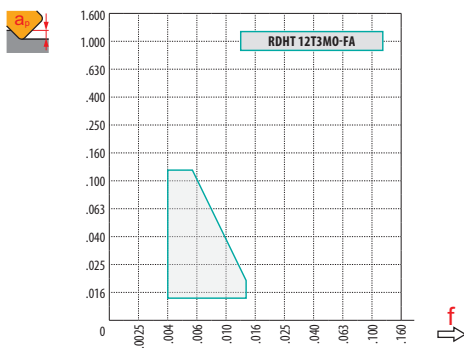

a_e / DC	5 %	10 %	15 %	20 %	25 %	30 %	40 %	50 %	60 %	70 %	75 %	80 %	90 %	100 %
 X.V	1.48	1.35	1.27	1.22	1.19	1.16	1.11	1.08	1.05	1.03	1.00	1.00	1.00	1.00
 x.f	2.20	1.60	1.35	1.20	1.10	.95	.85	.75	.85	.95	1.00	1.00	1.00	1.00
 x.f	.64	.64	.64	.64	.64	.65	.65	.67	.68	.71	.72	.74	.79	1.00

 RE (mm)	RDHX 12	RDMX 12	RDGT 12	RDHT 12-FA
 BS (inch)	-	-	-	-

		(inch)												
		.000	.020	.030	.039	.049	.059	.079	.098	.118	.138	.157	.197	.236
.945		.472	.661	.701	.732	.760	.783	.823	.854	.882	.902	.917	.937	.945
1.378		.906	1.094	1.134	1.165	1.193	1.217	1.256	1.287	1.315	1.335	1.350	1.370	1.378
1.654		1.181	1.370	1.409	1.441	1.469	1.492	1.531	1.563	1.591	1.610	1.626	1.646	1.654
1.969		1.496	1.685	1.724	1.756	1.783	1.807	1.846	1.878	1.906	1.925	1.941	1.961	1.969
2.047		1.575	1.764	1.803	1.835	1.862	1.886	1.925	1.957	1.984	2.004	2.020	2.039	2.047
2.598		2.126	2.315	2.354	2.386	2.413	2.437	2.476	2.508	2.535	2.555	2.571	2.591	2.598
3.150		2.677	2.866	2.906	2.937	2.965	2.988	3.028	3.059	3.087	3.106	3.122	3.142	3.150
		.000	.020	.030	.039	.049	.059	.079	.098	.118	.138	.157	.197	.236
		-	.019	.016	.014	.013	.011	.010	.009	.008	.008	.007	.007	.006

	RPMX	APMX/I
.945	25.0°	.118/.551
1.378	9.0°	.118/1.535
1.654	8.0°	.118/1.732
1.969	4.0°	.118/3.425
2.047	4.0°	.118/3.425
2.598	3.0°	.118/3.937
3.150	2.2°	.118/3.937

	DMIN	DMAX		
.945	1.024	1.890	.118	.118
1.378	1.811	2.756	.118	.118
1.654	2.441	3.307	.118	.118
1.969	3.071	3.937	.110	.110
2.047	3.228	4.094	.110	.110
2.598	4.331	5.197	.110	.110
3.150	5.354	6.299	.110	.110