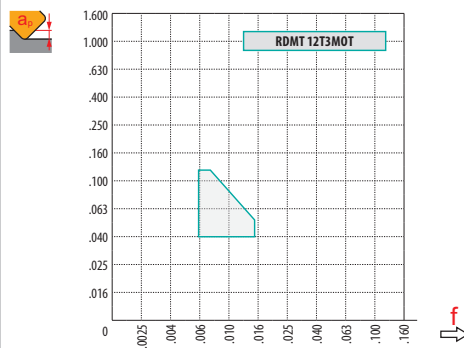

a_e / DC	5 %	10 %	15 %	20 %	25 %	30 %	40 %	50 %	60 %	70 %	75 %	80 %	90 %	100 %
 X.V	1.48	1.35	1.27	1.22	1.19	1.16	1.11	1.08	1.05	1.03	1.00	1.00	1.00	1.00
 x.f	2.20	1.60	1.35	1.20	1.10	.95	.85	.75	.85	.95	1.00	1.00	1.00	1.00
 x.f	.64	.64	.64	.64	.64	.65	.65	.67	.68	.71	.72	.74	.79	1.00

 RE (mm)	RDHX 12	RDMX 12	RDGT 12	RDHT 12-FA
 BS (inch)	-	-	-	-

		(inch)												
		.000	.020	.030	.039	.049	.059	.079	.098	.118	.138	.157	.197	.236
.945		.472	.661	.701	.732	.760	.783	.823	.854	.882	.902	.917	.937	.945
1.378		.906	1.094	1.134	1.165	1.193	1.217	1.256	1.287	1.315	1.335	1.350	1.370	1.378
1.654		1.181	1.370	1.409	1.441	1.469	1.492	1.531	1.563	1.591	1.610	1.626	1.646	1.654
1.969		1.496	1.685	1.724	1.756	1.783	1.807	1.846	1.878	1.906	1.925	1.941	1.961	1.969
2.047		1.575	1.764	1.803	1.835	1.862	1.886	1.925	1.957	1.984	2.004	2.020	2.039	2.047
2.598		2.126	2.315	2.354	2.386	2.413	2.437	2.476	2.508	2.535	2.555	2.571	2.591	2.598
3.150		2.677	2.866	2.906	2.937	2.965	2.988	3.028	3.059	3.087	3.106	3.122	3.142	3.150
		.000	.020	.030	.039	.049	.059	.079	.098	.118	.138	.157	.197	.236
		-	.019	.016	.014	.013	.011	.010	.009	.008	.008	.007	.007	.006

	RPMX	APMX/I
.945	25.0°	.118/.551
1.378	9.0°	.118/1.535
1.654	8.0°	.118/1.732
1.969	4.0°	.118/3.425
2.047	4.0°	.118/3.425
2.598	3.0°	.118/3.937
3.150	2.2°	.118/3.937

	DMIN	DMAX		
.945	1.024	1.890	.118	.118
1.378	1.811	2.756	.118	.118
1.654	2.441	3.307	.118	.118
1.969	3.071	3.937	.110	.110
2.047	3.228	4.094	.110	.110
2.598	4.331	5.197	.110	.110
3.150	5.354	6.299	.110	.110