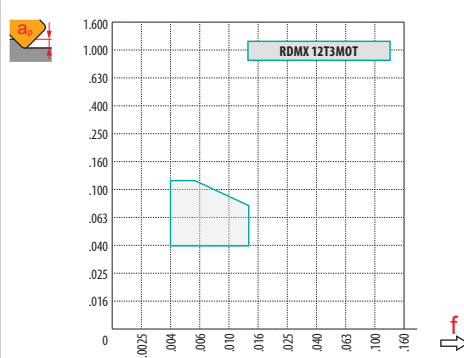

a_e / DC	5 %	10 %	15 %	20 %	25 %	30 %	40 %	50 %	60 %	70 %	75 %	80 %	90 %	100 %
 X.V	1.48	1.35	1.27	1.22	1.19	1.16	1.11	1.08	1.05	1.03	1.00	1.00	1.00	1.00
 x.f	2.20	1.60	1.35	1.20	1.10	.95	.85	.75	.85	.95	1.00	1.00	1.00	1.00
 x.f	.64	.64	.64	.64	.64	.65	.65	.67	.68	.71	.72	.74	.79	1.00

 RE (mm)	RDHX 12	RDMX 12	RDGT 12	RDHT 12-FA
 BS (inch)	-	-	-	-

		(inch)												
		.000	.020	.030	.039	.049	.059	.079	.098	.118	.138	.157	.197	.236
.945		.472	.661	.701	.732	.760	.783	.823	.854	.882	.902	.917	.937	.945
1.378		.906	1.094	1.134	1.165	1.193	1.217	1.256	1.287	1.315	1.335	1.350	1.370	1.378
1.654		1.181	1.370	1.409	1.441	1.469	1.492	1.531	1.563	1.591	1.610	1.626	1.646	1.654
1.969		1.496	1.685	1.724	1.756	1.783	1.807	1.846	1.878	1.906	1.925	1.941	1.961	1.969
2.047		1.575	1.764	1.803	1.835	1.862	1.886	1.925	1.957	1.984	2.004	2.020	2.039	2.047
2.598		2.126	2.315	2.354	2.386	2.413	2.437	2.476	2.508	2.535	2.555	2.571	2.591	2.598
3.150		2.677	2.866	2.906	2.937	2.965	2.988	3.028	3.059	3.087	3.106	3.122	3.142	3.150
		.000	.020	.030	.039	.049	.059	.079	.098	.118	.138	.157	.197	.236
		-	.019	.016	.014	.013	.011	.010	.009	.008	.008	.007	.007	.006

	RPMX	APMX/I
.945	25.0°	.118/.551
1.378	9.0°	.118/1.535
1.654	8.0°	.118/1.732
1.969	4.0°	.118/3.425
2.047	4.0°	.118/3.425
2.598	3.0°	.118/3.937
3.150	2.2°	.118/3.937

	DMIN	DMAX		
.945	1.024	1.890	.118	.118
1.378	1.811	2.756	.118	.118
1.654	2.441	3.307	.118	.118
1.969	3.071	3.937	.110	.110
2.047	3.228	4.094	.110	.110
2.598	4.331	5.197	.110	.110
3.150	5.354	6.299	.110	.110