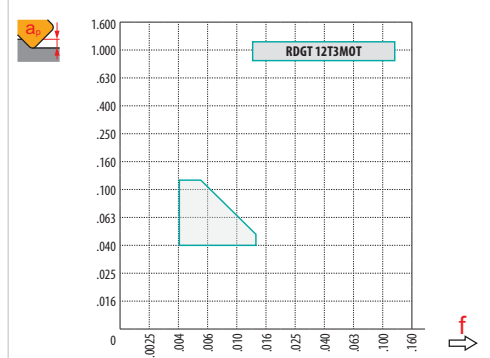

a_e / DC	5 %	10 %	15 %	20 %	25 %	30 %	40 %	50 %	60 %	70 %	75 %	80 %	90 %	100 %
 X.V	1.48	1.35	1.27	1.22	1.19	1.16	1.11	1.08	1.05	1.03	1.00	1.00	1.00	1.00
 x.f	2.20	1.60	1.35	1.20	1.10	.95	.85	.75	.85	.95	1.00	1.00	1.00	1.00
 x.f	.64	.64	.64	.64	.64	.65	.65	.67	.68	.71	.72	.74	.79	1.00

 RE (mm)	RDHX 12	RDMX 12	RDGT 12	RDHT 12-FA
 BS (inch)	-	-	-	-

		(inch)												
		.000	.020	.030	.039	.049	.059	.079	.098	.118	.138	.157	.197	.236
.945		.472	.661	.701	.732	.760	.783	.823	.854	.882	.902	.917	.937	.945
1.378		.906	1.094	1.134	1.165	1.193	1.217	1.256	1.287	1.315	1.335	1.350	1.370	1.378
1.654		1.181	1.370	1.409	1.441	1.469	1.492	1.531	1.563	1.591	1.610	1.626	1.646	1.654
1.969		1.496	1.685	1.724	1.756	1.783	1.807	1.846	1.878	1.906	1.925	1.941	1.961	1.969
2.047		1.575	1.764	1.803	1.835	1.862	1.886	1.925	1.957	1.984	2.004	2.020	2.039	2.047
2.598		2.126	2.315	2.354	2.386	2.413	2.437	2.476	2.508	2.535	2.555	2.571	2.591	2.598
3.150		2.677	2.866	2.906	2.937	2.965	2.988	3.028	3.059	3.087	3.106	3.122	3.142	3.150
		.000	.020	.030	.039	.049	.059	.079	.098	.118	.138	.157	.197	.236
		-	.019	.016	.014	.013	.011	.010	.009	.008	.008	.007	.007	.006

	RPMX	APMX/I
.945	25.0°	.118/.551
1.378	9.0°	.118/1.535
1.654	8.0°	.118/1.732
1.969	4.0°	.118/3.425
2.047	4.0°	.118/3.425
2.598	3.0°	.118/3.937
3.150	2.2°	.118/3.937

	DMIN	DMAX		
.945	1.024	1.890	.118	.118
1.378	1.811	2.756	.118	.118
1.654	2.441	3.307	.118	.118
1.969	3.071	3.937	.110	.110
2.047	3.228	4.094	.110	.110
2.598	4.331	5.197	.110	.110
3.150	5.354	6.299	.110	.110